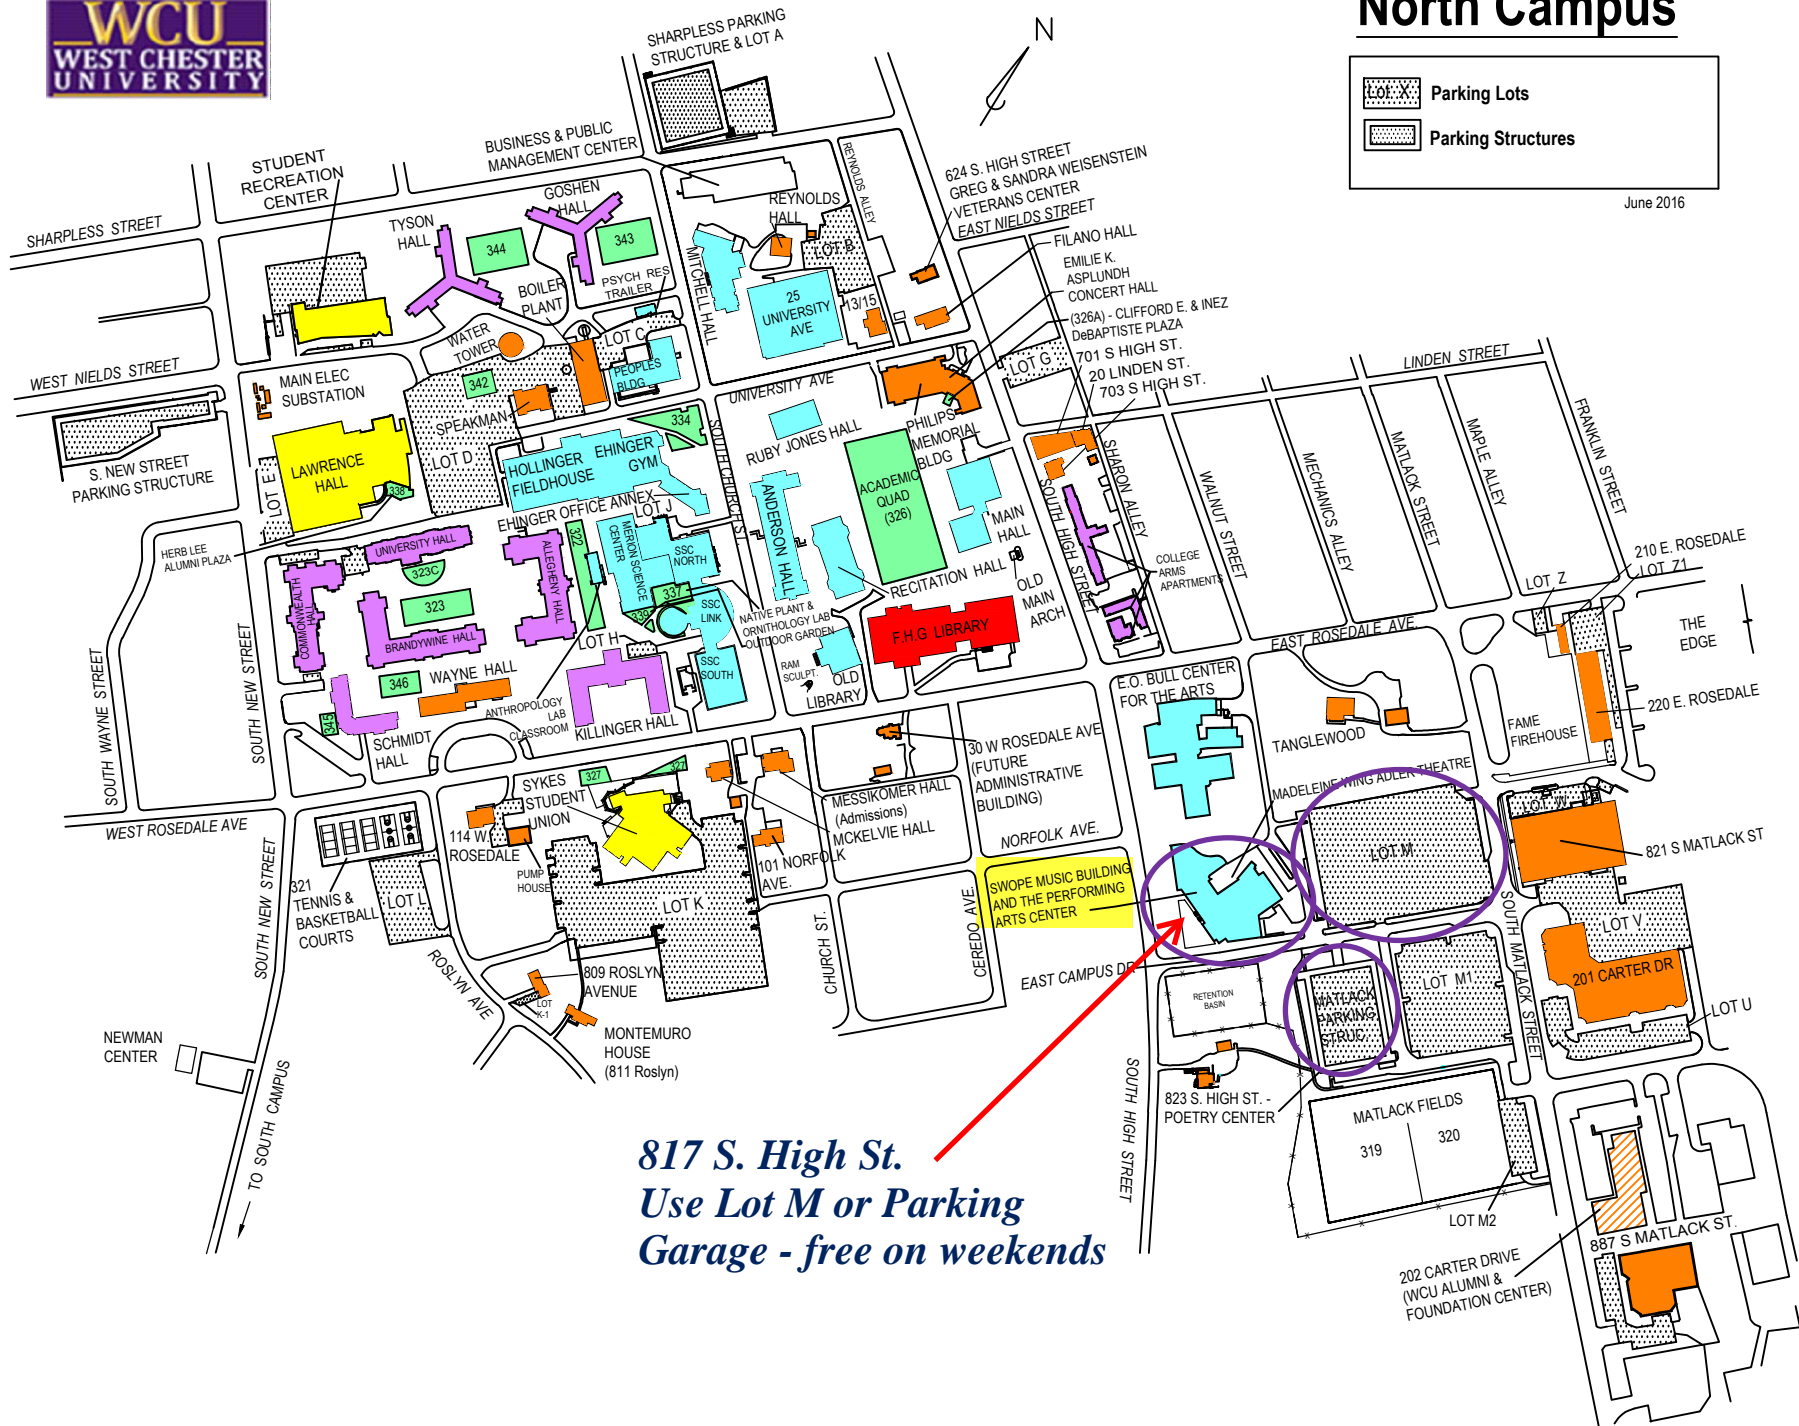

# North Campus

	Parking Lots
	Parking Structures

June 2016

**817 S. High St.**  
**Use Lot M or Parking**  
**Garage - free on weekends**